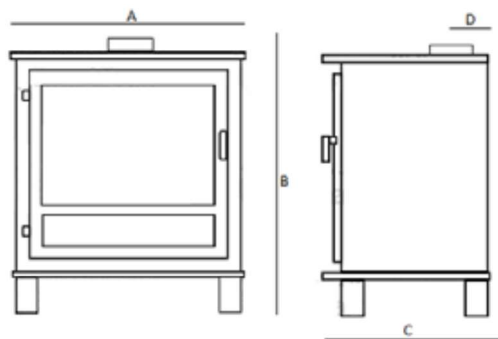

Clock Multi-fuel *5kwe*

Honey Glow & Brass Option

Black & Stainless Steel Log Box Option

<i>Blythfield 5</i>	<i>A</i>	<i>B</i>	<i>C</i>	<i>D</i>	<i>Weight</i>
Dimensions (mm)	505	CH 610 / Lid 570	390	120	116kg
Logo Store	505	850	390	123	158kg

<i>Description</i>	<i>Values</i>
Output (kw)	3.5 – 9.5 (Nominally Tested at 5kw)
Height	Standard 610 Log store 850
Width	Standard 505 Log store 505
Depth	Standard 390 Log store 390
Flue Size	5" – 130
Distance to Centre of Flue	120
Weight (kg)	Standard 116 Log store 158
Glass Size	345 x 246
Rope Size	12mm Soft
Wood Burning	Yes
Multi Fuel	Yes
Log Store Option	Yes – Additional Factory Order
Choice of Colours	Yes
Direct Air Option	Yes – Additional Factory Order
Warranty	7 Year