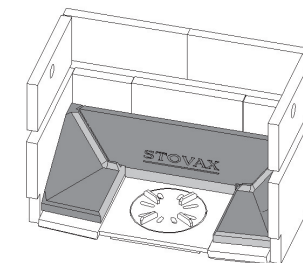

MULTI-FUEL KIT FOR RIVA CASSETTES AND FREESTANDING STOVES

If you expect to burn smokeless fuels with a Riva Cassette or Riva Freestanding stove then you will need to fit the Multi-fuel Kit. By placing the cast iron guides into the base of the firebox, you will decrease the amount of fuel you need to load and allow the fuel and cinders to fall towards the grate for improved combustion. However, you may still burn logs with equal efficiency.