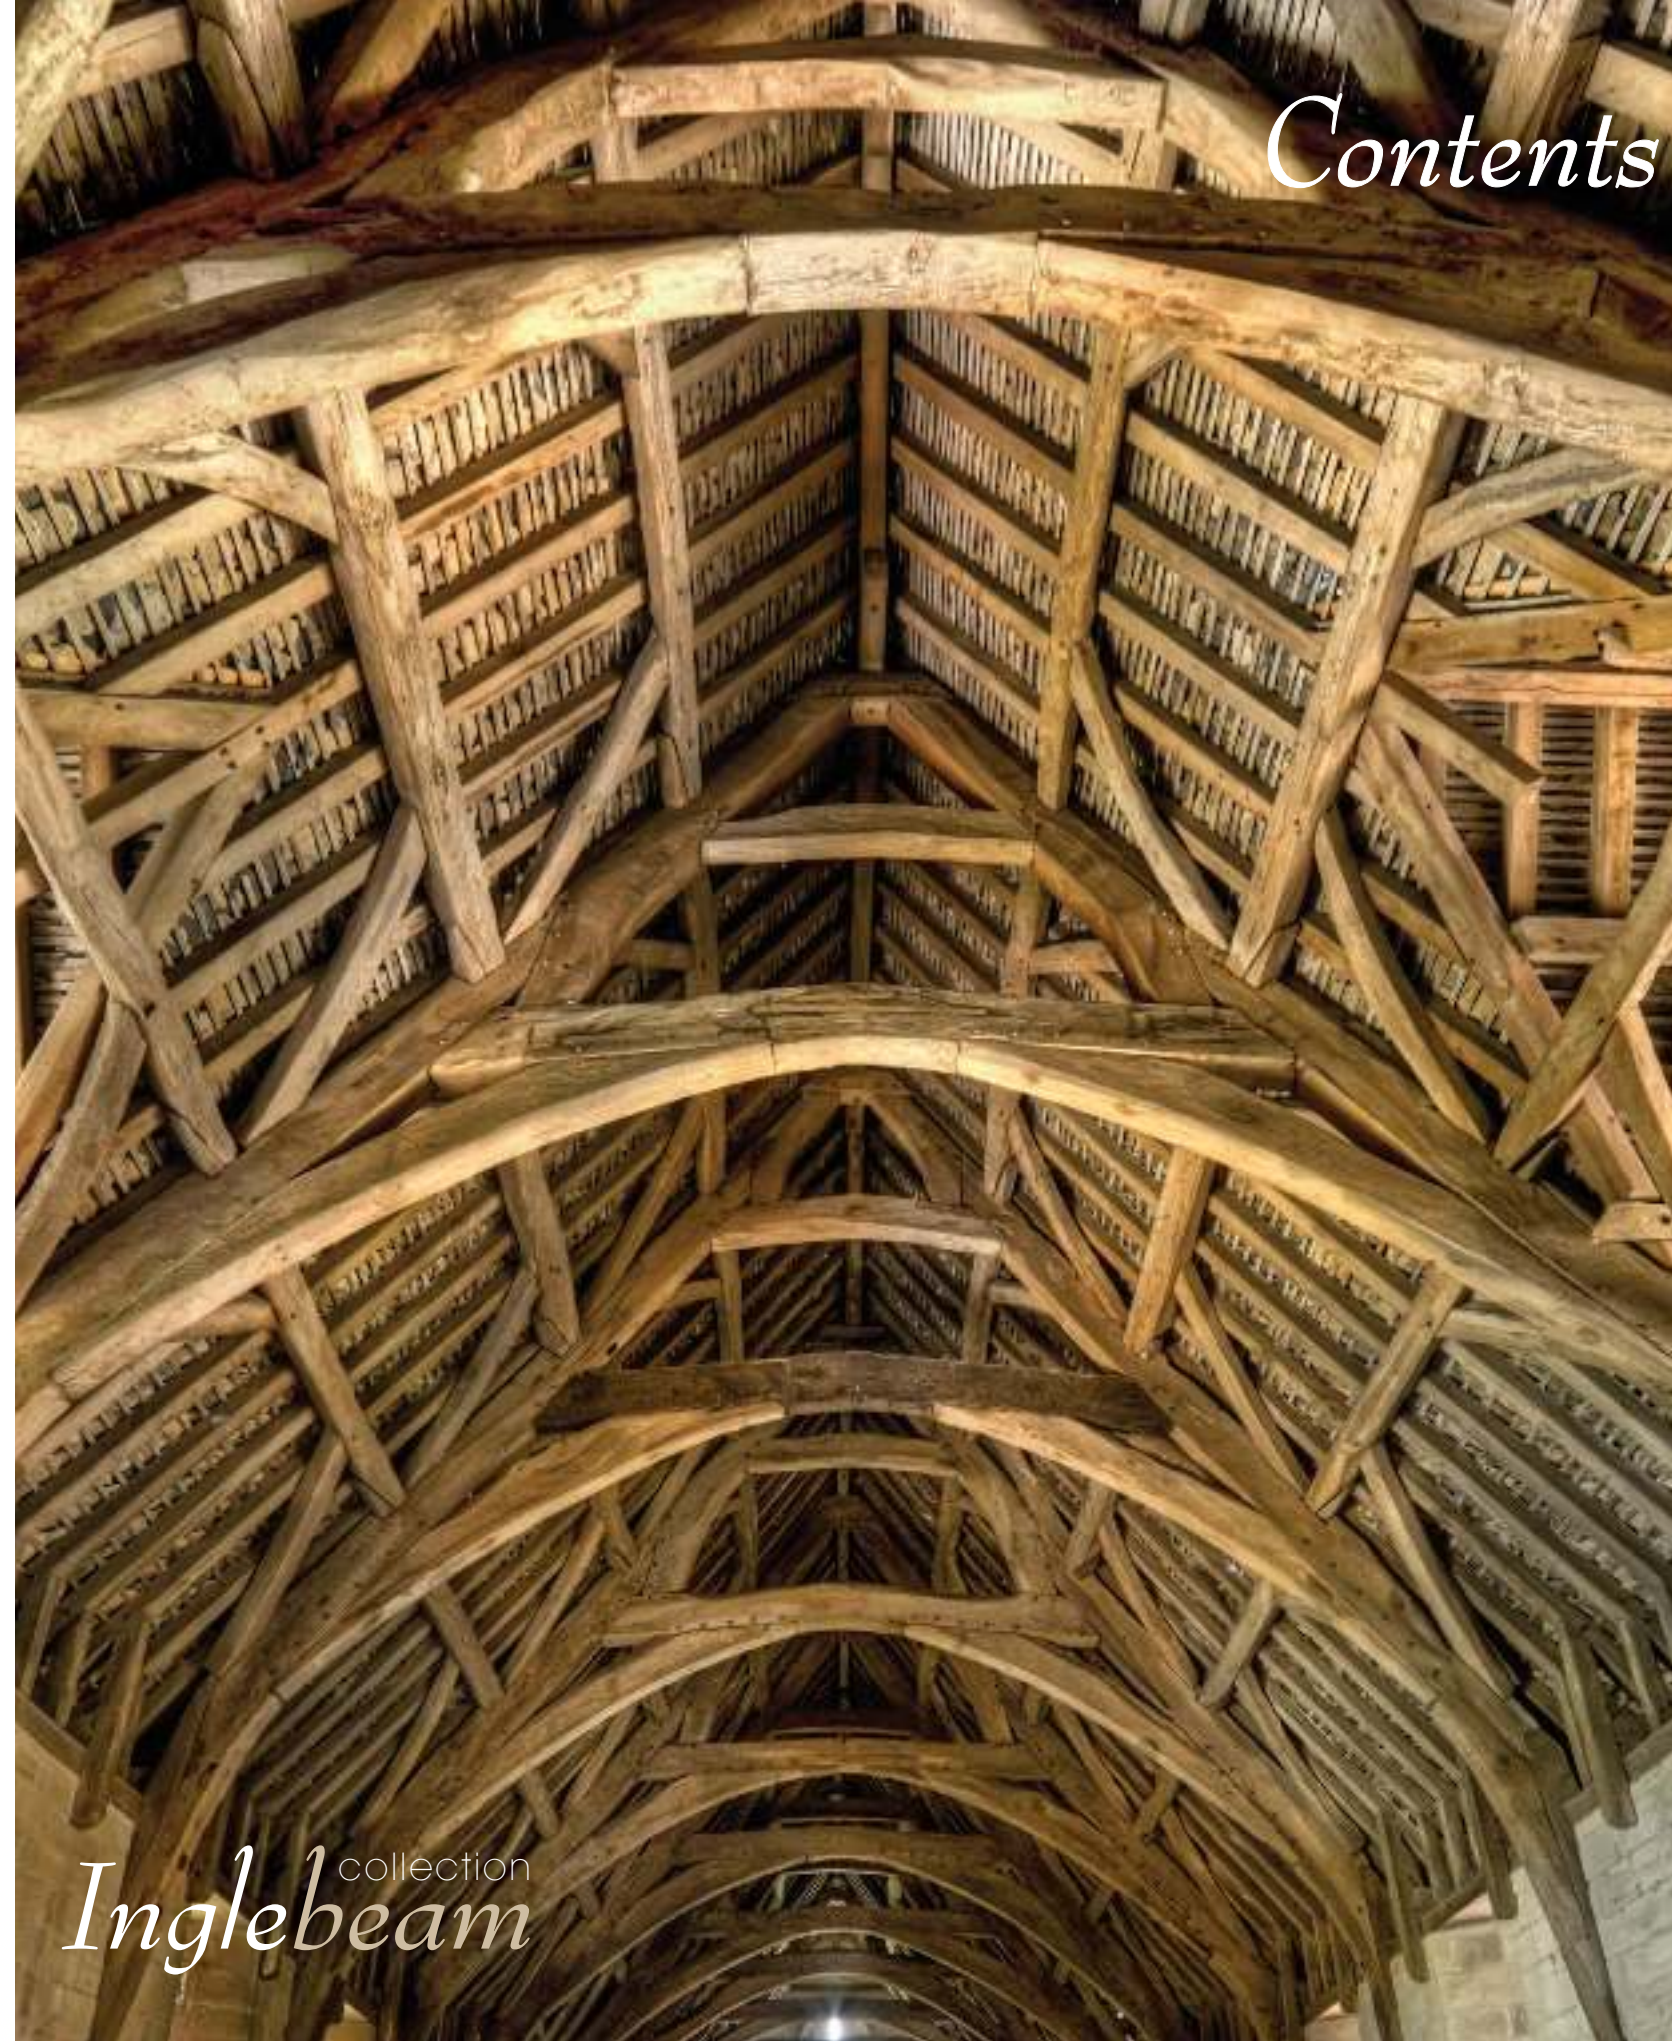

Any description used to any product is in the view of the editor only and must not be used as a factual statement.

Every effort has been made to show correct colour representation, however no guarantees can be given due to the printing process. Each beam is unique when finished therefore colour and shading will vary. Dimensions are approximate.

All of our products must be installed by suitably qualified, competent and experienced installers complying with all relevant building regulations and any rules in force. All products should be inspected before installation, for quality and damage. No refunds will be given regarding this if the product is installed without customer confirming the goods are of good quality and without damage prior to installation.

Newman Fireplaces Ltd policy is one of continuing improvement, we therefore reserve the right to alter material, design, and specification without prior notice, also we reserve the right to discontinue any product at any time. It is advised you contact your fireplace retailer before surveying and planning your installation who should advise if there are any known changes.

Contents

Inglebeam collection