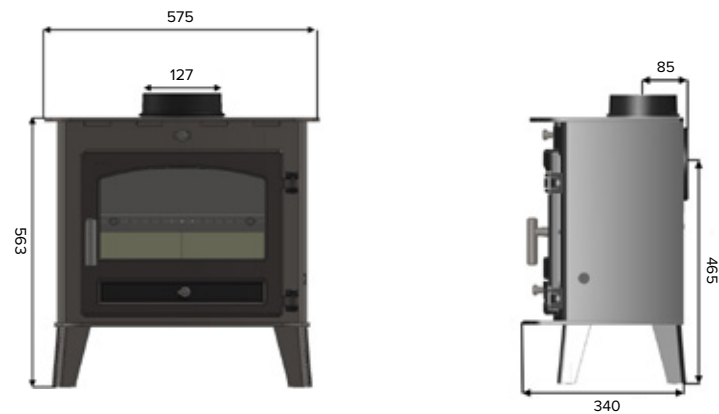

## STOVE DIMENSIONS

For full information on installation criteria, please refer to the instruction manual. This can be found on [www.hunterstoves.co.uk](http://www.hunterstoves.co.uk), or by contacting your dealer. All information in this brochure is correct at the time of print. E&OE. All images are for illustrative purposes only.

**PLEASE NOTE:**  
All measurements are for the stove's maximum height and width in millimetres (mm). All illustrations are for illustrative purposes only.

4  
AVALON 4

5  
AVALON 5 COMPACT

5  
AVALON 5 SLIMLINE