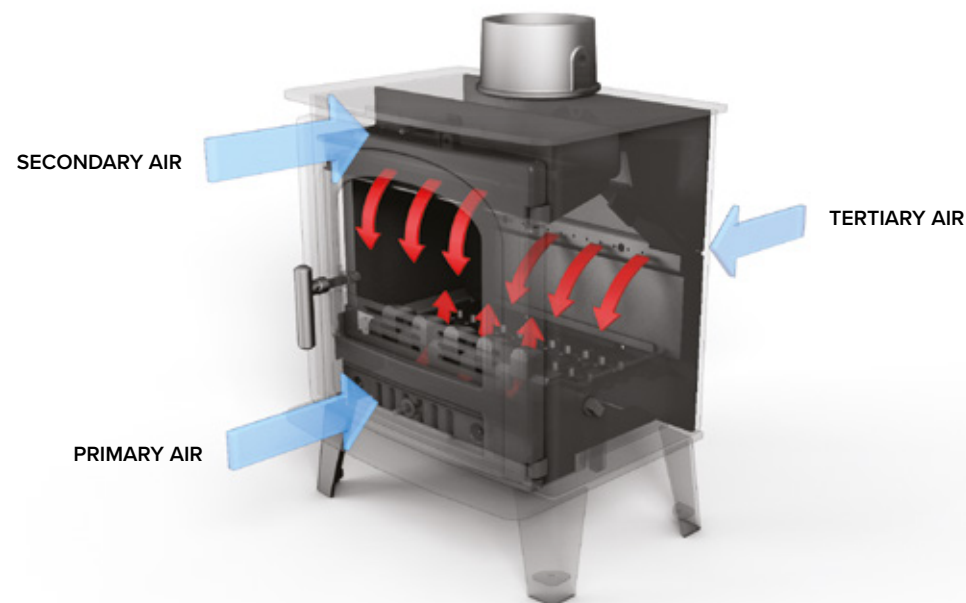

OPTIMUM SMOKELESS FUEL BURNING CONDITIONS

When burning smokeless fuel, the grate is moved to the open position by a single turn of the handle. Primary air is then directed under the open grate and into the heart of the fire, ensuring a clean, efficient burn.

Tertiary air re-ignites the un-burnt gases to ensure a cleaner burn.

FROM WOOD TO MULTIFUEL WITH A SINGLE MOVEMENT

The integral grate in the Avalon range can be changed from the wood setting to a multifuel setting with the cold-handled riddling tool.

INTERCHANGEABLE FLUE OUTLETS

All of the single-sided freestanding stoves in the Avalon range can be flued from either the top or the rear.

COLD-HANDLED RIDDLING TOOL

The cold-handled riddling tool can be used for opening and closing the doors, riddling the grate, grate adjustment and easy removal of the ash pan.

DUST-FREE, SAFE AND EASY RIDDLING

By simply moving the riddling tool backwards and forwards, the stove riddles safely with minimum effort. This is undertaken with the doors closed and is completely dust-free.

EASY ACCESS FOR CHIMNEY SWEEPING

Each stove features a removable throat plate, giving full and easy access for sweeping the chimney.

INTERNAL LINING SYSTEM

The internal lining system maximises the firebox temperature, ensuring a more complete combustion.