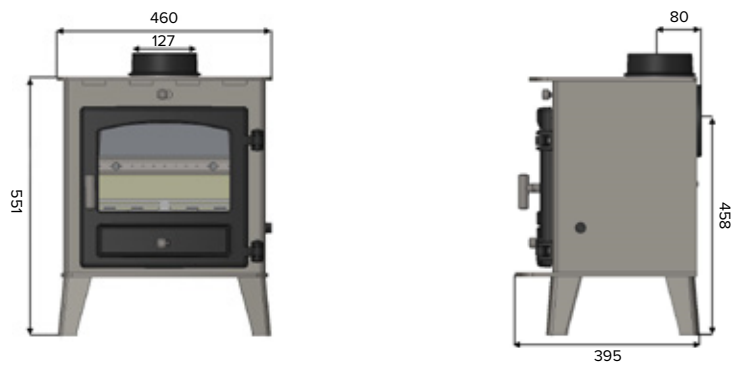

D

STOVE DIMENSIONS

For full information on installation criteria, please refer to the instruction manual. This can be found on www.hunterstoves.co.uk, or by contacting your dealer. All information in this brochure is correct at the time of print. E&OE. All images are for illustrative purposes only.

PLEASE NOTE:
All measurements are for the stove's maximum height and width in millimetres (mm). All illustrations are for illustrative purposes only.

4
AVALON 4